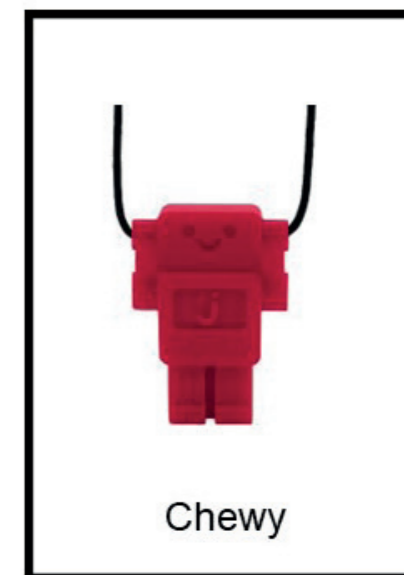

What to put in a calm down box

A calm down box contains items that can help children ground themselves, regain a normal heart rate, and self-regulate. It is important that educator's model how to use the calm down box and support children to co-regulate before it is used independently. *Ensure all items are age and stage appropriate.*

"The eyespy bags are the children's favourite. The children sit and play independently with these items throughout the day, to help calm their senses whenever they feel overstimulated."

"We made our own eyespy bags and calm down glitter bottles to add to our Family Day Care educators calm down boxes."

calm down cards

Yoga

Rocker board

Chewy

Bubbles

Timer

Squishy

Body sock